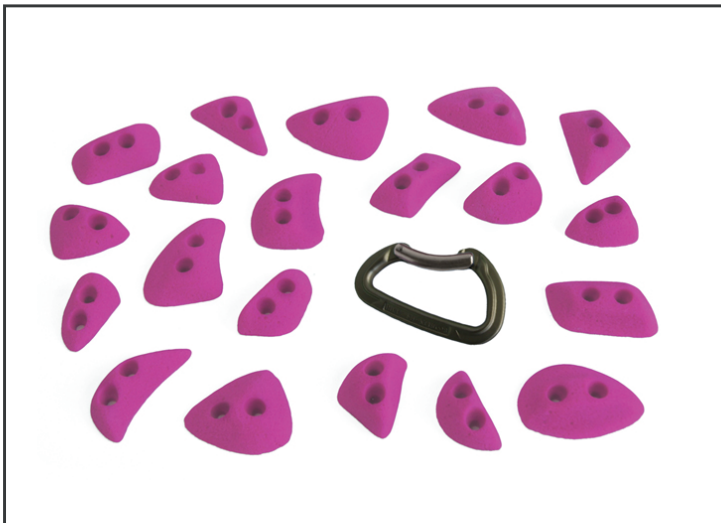

## SCREW ON HOLDS

Designed to improve footwork and finger strength these holds are suitable for flat panelled walls. Each set includes 25 holds and a wide range of hold types from crimps and pinches to pebbles and pockets.

S-Set A (25 assorted holds)

S-Set B (25 assorted holds)

## SCREW ON FOOTHOLDS

20 holds designed as intermediate footholds and great for technical moves and bouldering walls.

S-Set C (20 footholds)

S-MM70 (75 assorted holds)