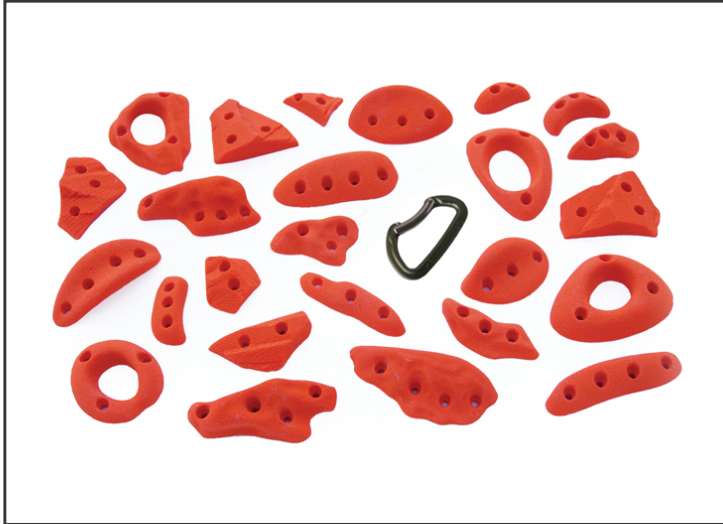

## SCREW ON HOLDS

Designed to improve footwork and finger strength these holds are suitable for flat panelled walls. Each set includes 25 holds and a wide range of hold types from crimps and pinches to pebbles and pockets.

S-Set A (25 assorted holds)

S-Set B (25 assorted holds)

## SCREW ON FOOTHOLDS

20 holds designed as intermediate footholds and great for technical moves and bouldering walls.

S-Set C (20 footholds)

S-MM70 (75 assorted holds)