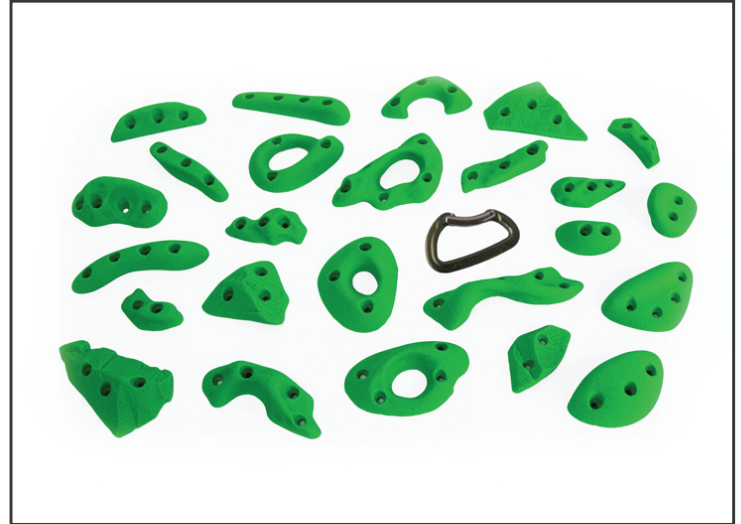

## SCREW ON HOLDS

Designed to improve footwork and finger strength these holds are suitable for flat panelled walls. Each set includes 25 holds and a wide range of hold types from crimps and pinches to pebbles and pockets.

S-Set A (25 assorted holds)

S-Set B (25 assorted holds)

## SCREW ON FOOTHOLDS

20 holds designed as intermediate footholds and great for technical moves and bouldering walls.

S-Set C (20 footholds)

S-MM70 (75 assorted holds)